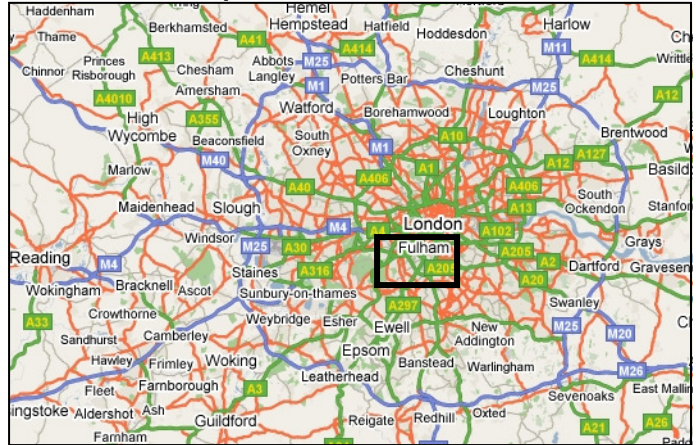

By Rail: Putney Station (Waterloo-Richmond line). 10 min walk.

By Bus: Routes 39, 74, 85, 93, 220, 265, 270, 424+ and 430.

London-wide map

Local-area map

Street-level map