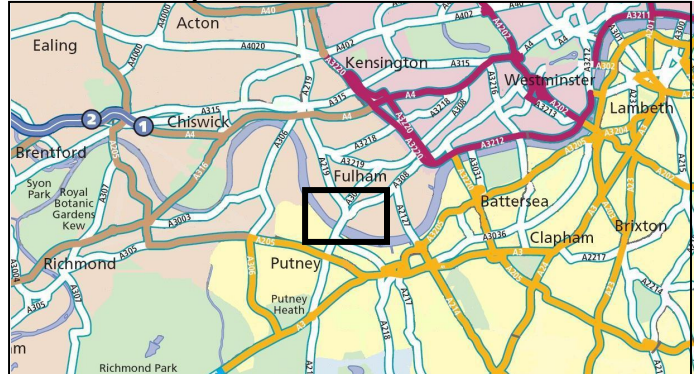

By Rail: Putney Station (Waterloo-Richmond line). 10 min walk.

By Bus: Routes 39, 74, 85, 93, 220, 265, 270, 424+ and 430.

London-wide map

Local-area map

Street-level map